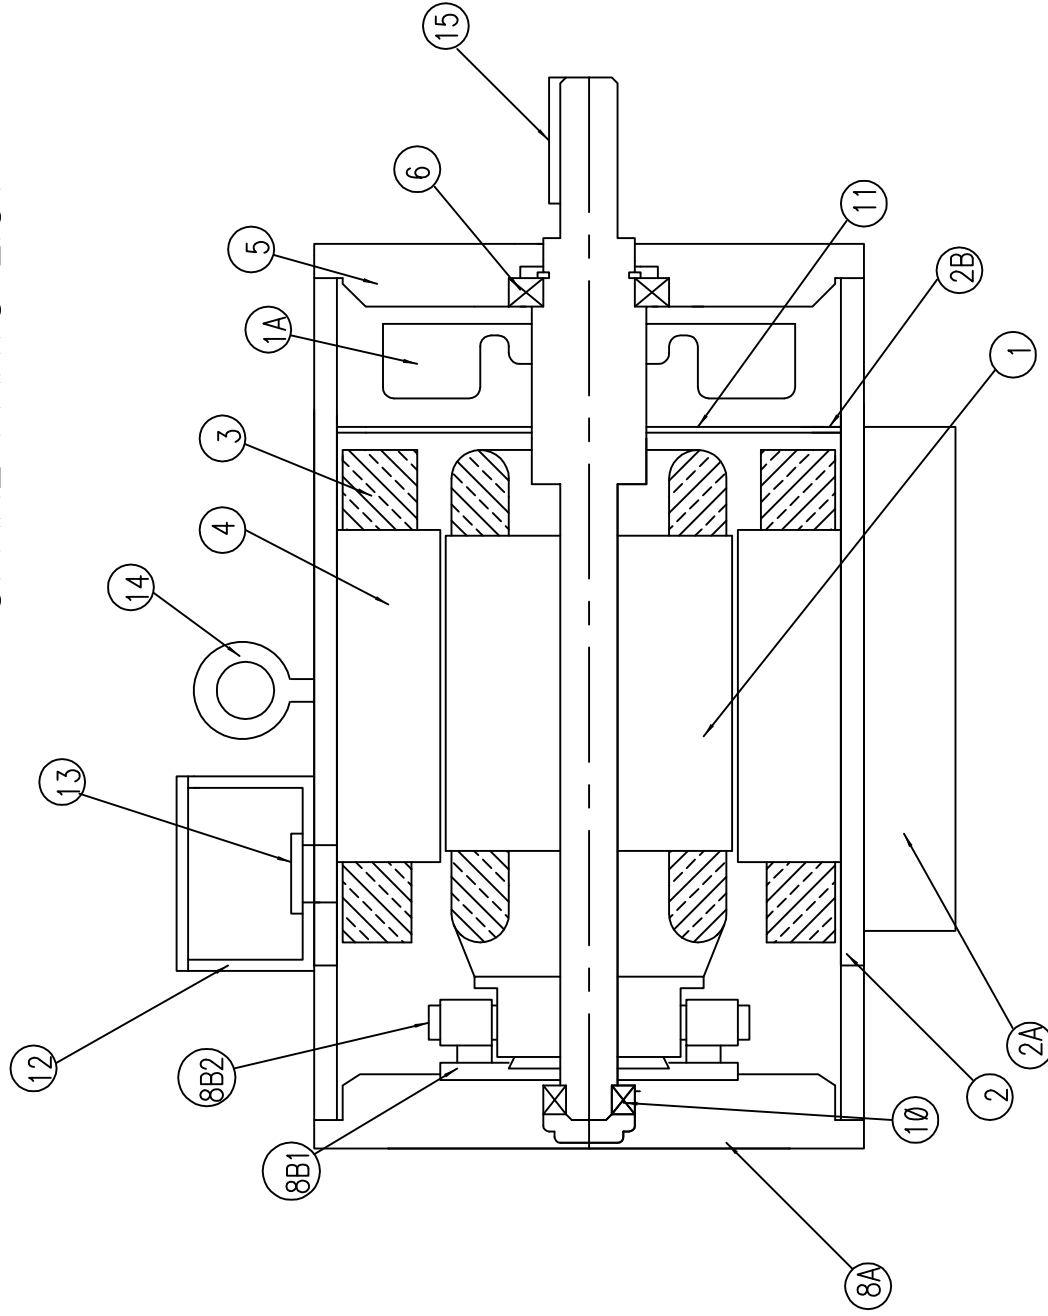

SPARE PARTS LIST

ITEM	QTY	PART NO.	DESCRIPTION
1	1	655024	CMPL ARMATURE ASSEMBLY
1A	1	307B016B1	FAN - DRILLED
2	1	307C015B1	STATOR RING & BASE ASSEMBLY
2A	2	307B015B3	BASE SECTION
2B	4	307A015A5	BAFFLE MTG BRACKETS
3	4	307B020A1	MAIN COILS
4	4	307B017A1	MAIN POLES
5	1	307C013A1	PULLEY COVER - DRILLED FOR OPT
5	1	307C013A4	PULLEY COVER - DRILLED FOR OPTH
6	1	A-900205-14	BEARING - PULLEY END
7	1	307C019A2	PULLEY COVER BAND
8A	1	307C014A1	COMM COVER - DRILLED
8B1	1	910B139A9	BRUSH RING ASSEMBLY
8B2	4	900B57B03	BRUSHES
8B3	4	910A139A14	BRUSH SPRINGS
9	1	307C019A5	COMM COVER BAND
10	1	A-900205-13	BEARING - COMM END
11	1	307B018B1	FAN BAFFLE
12	1	B-100235	TERMINAL BOX
13	1	A-900200-04	CHASE NIPPLE
14	1	A-900180-01	EYEBOLT
15	1	307A025A1	KEY