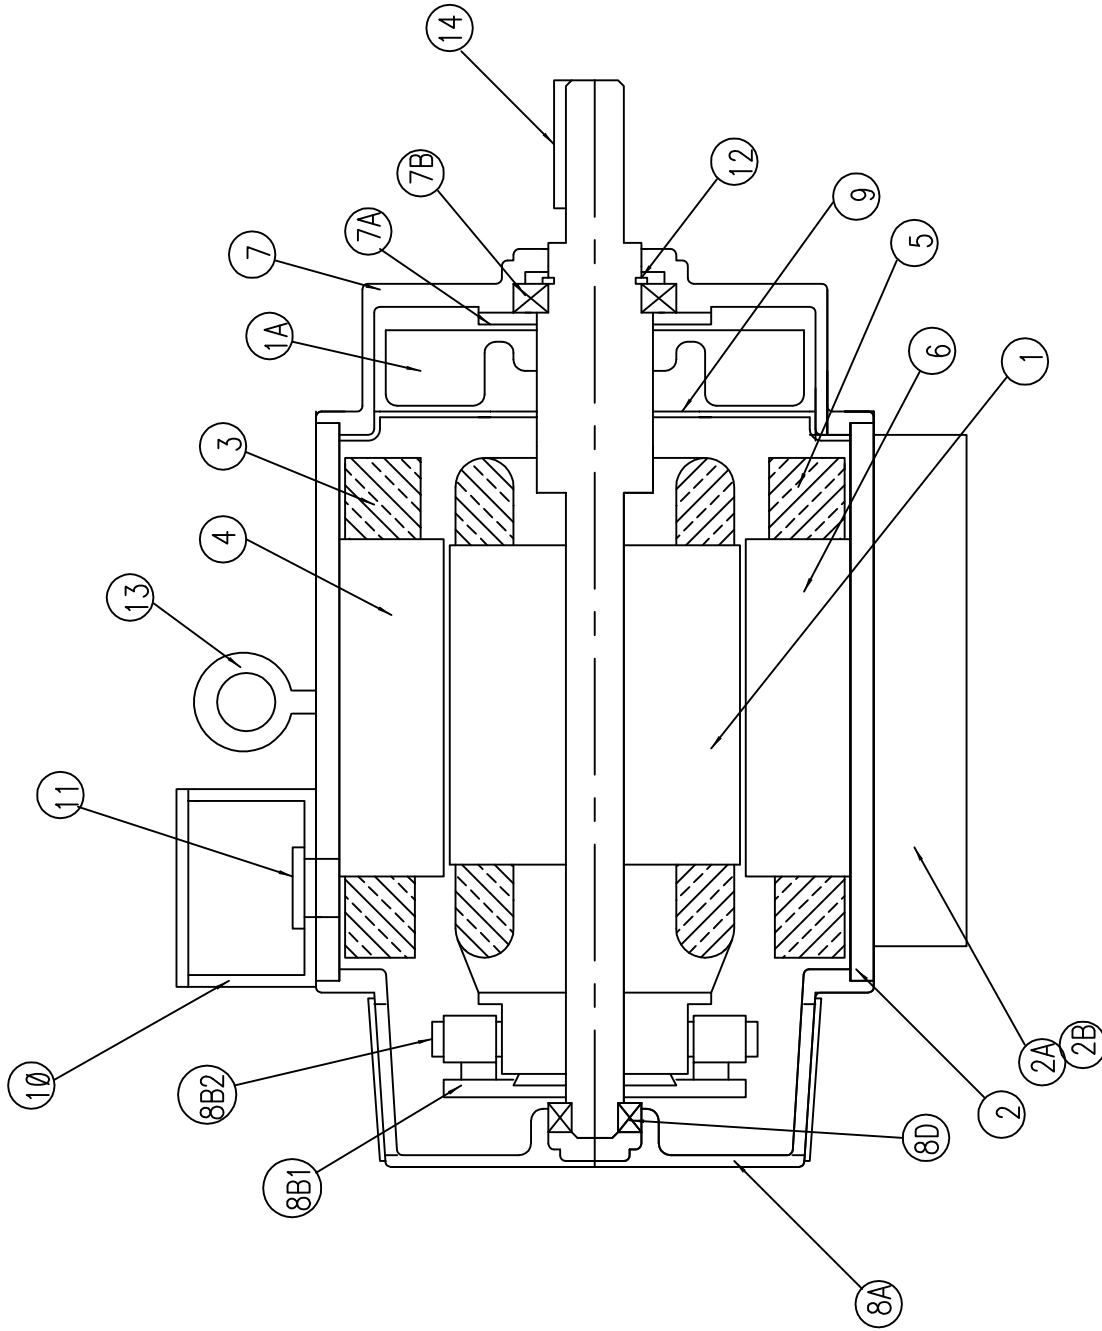

# SPARE PARTS LIST

ITEM	QTY	PART NO.	DESCRIPTION
1	1	655015	CMPL ARMATURE ASSEMBLY
1A	1	B-230504-01	FAN - DRILLED
2	1	C-460100-02A	STATOR RING & BASE ASSEMBLY
2A	2	A-690100A	BASE SECTION
2B	2	A-100239-02	BASE SUPPORT
3	2	B-441200-03A	COMM COILS
4	2	B-452000-03	COMM POLES
5	4	B-441000-03B	MAIN COILS
6	4	B-451000-03	MAIN POLES
7	1	C-210520	PULLEY COVER - DRILLED
7A	1	C-210520-01	PULLEY COVER - DRILLED FOR OPT
7B	1	B-230506-02	BEARING CAP - DRILLED FOR OPTH
7C	2	A-900205-28	BEARING - PULLEY END
7D	2	A-100243-01	PULLEY COVER SCREEN
8A	1	C-220512	COMM COVER - DRILLED
8B1	1	910B137A2	BRUSH RING ASSEMBLY
8B2	4	900B57B02	BRUSHES
8B3	4	910A137A8	BRUSH SPRINGS
8C	1	A-100242-01	COMM COVER SCREEN
8D	1	A-900205-26	BEARING - COMM END
8E	2	910A121A3	BRUSH INSPECTION COVER GASKET
8F	2	A-100228	BRUSH INSPECTION COVER
9	2	311C025A1	FAN BAFFLE
10	1	B-100256	TERMINAL BOX
11	1	A-900200-03	CHASE NIPPLE
12	1	A-900220-02	BEARING RETAINING RING
13	1	A-900180-01	EYEBOLT
14	1	A-100022-08	KEY

REV. 10-3-00

OPT-20-18-W1307 & OPTH-20-18-W1307