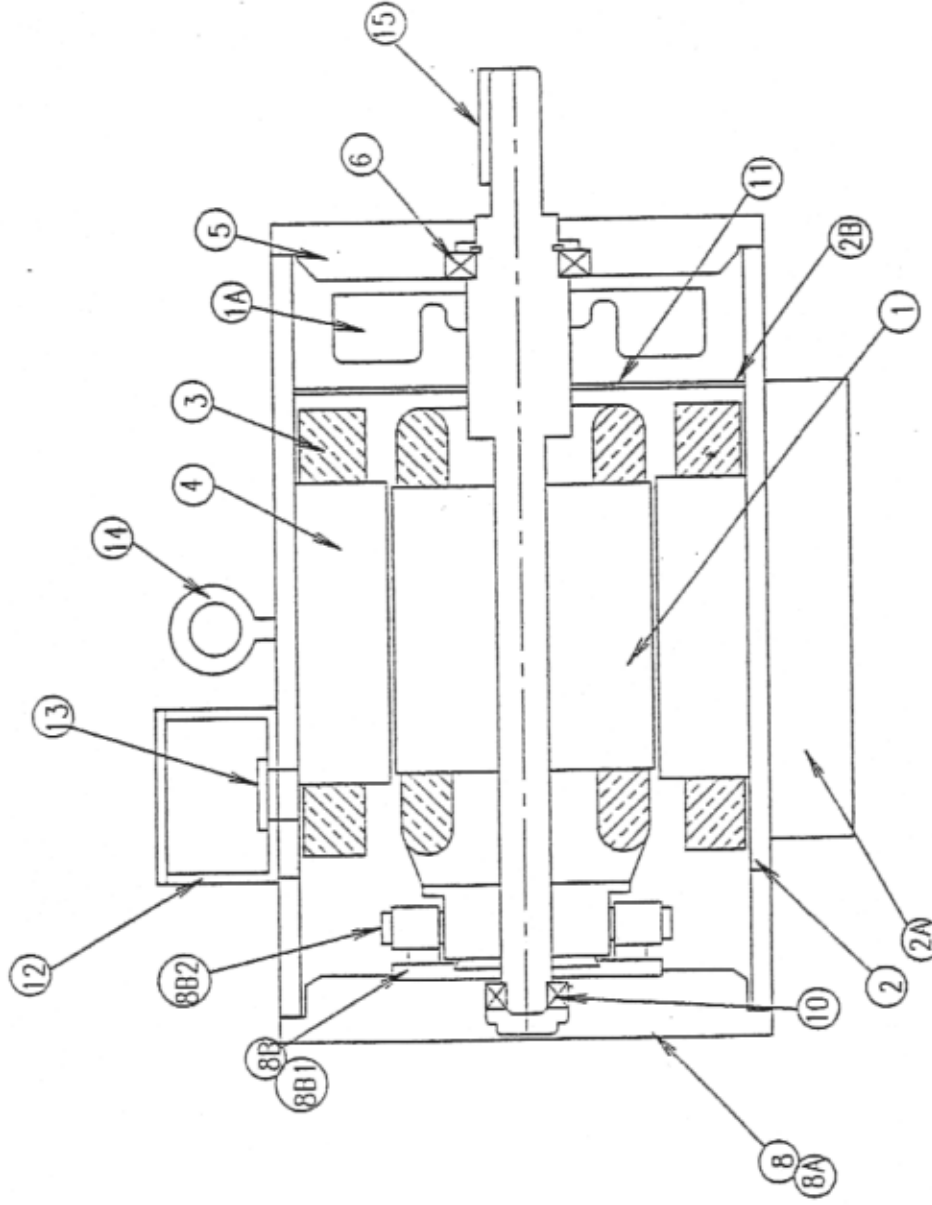

SPARE PARTS LIST

ITEM	QTY	PART NO.	DESCRIPTION
1	1	655024	CMPL. ARMATURE ASSEMBLY
1A	1	307B016B1	FAN - DRILLED
2	1	307C015B1	STATOR RING & BASE ASSEMBLY
2A	2	307B015B3	BASE SECTION
2B	4	307A015A5	BAFFLE M/G BRACKETS
3	4	307B020A1	MAIN COILS
4	4	307B017A1	MAIN POLES
5	1	307C015A1	PULLEY COVER - DRILLED
6	1	A-900205-14	BEARING - PULLEY END
7	1	307C019A2	PULLEY COVER BAND
8	1	307C014A3	CMPL. COM. COVER ASSEMBLY
8A	1	307C014A1	COM. COVER - DRILLED
8B	1	910E139A13	CMPL. BRUSH RING ASSEMBLY
8B1	1	910B139A9	BRUSH RING ASSEMBLY
8B2	4	900B57A03	BRUSHES
8B3	4	910A139A14	BRUSH SPRINGS
9	1	307C019A5	COM. COVER BAND
10	1	A-900205-13	BEARING - COM. END
11	1	307B018B1	FAN BAFFLE
12	1	B-100235	TERMINAL BOX
13	1	A-900200-04	CHASE NIPPLE
14	1	A-900180-01	EYEBOLT
15	1	307A025A1	KEY

OPT-5-25-WI351