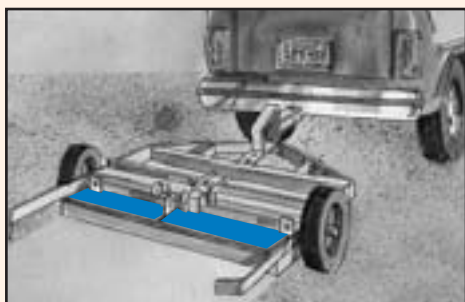

SELF-CONTAINED ROAD SWEEPERS

MODEL MRS